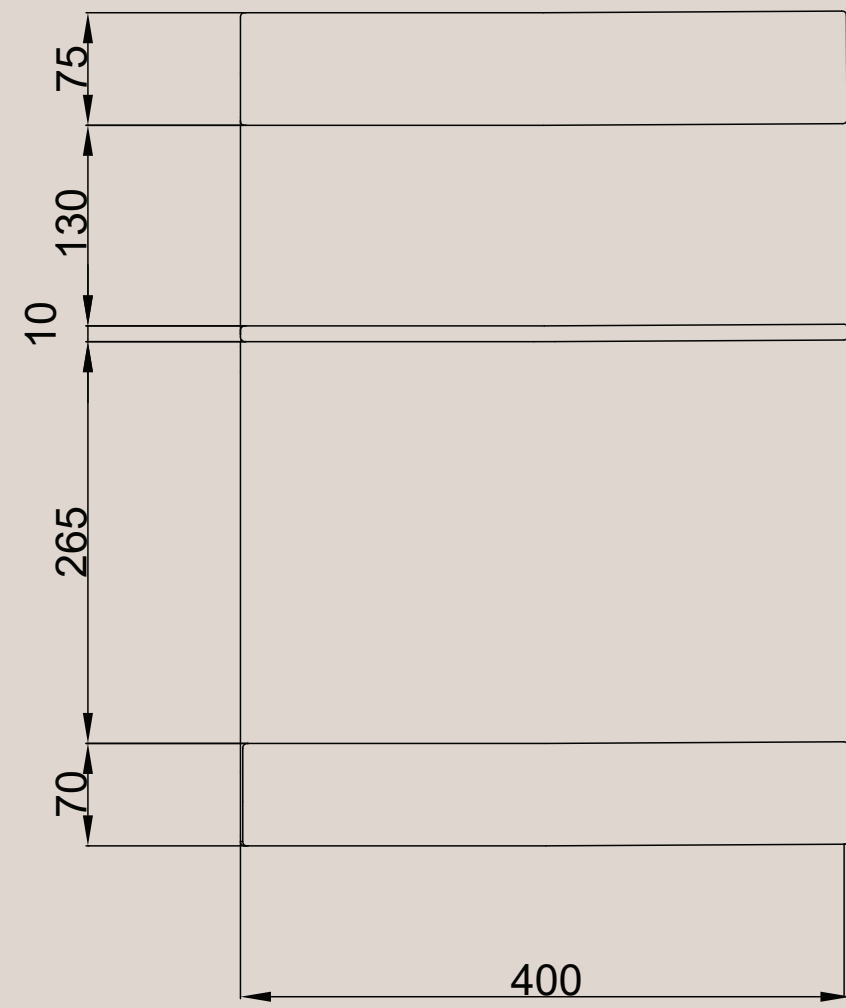

Conceptual design
for side table

ZYRA

M 1:5